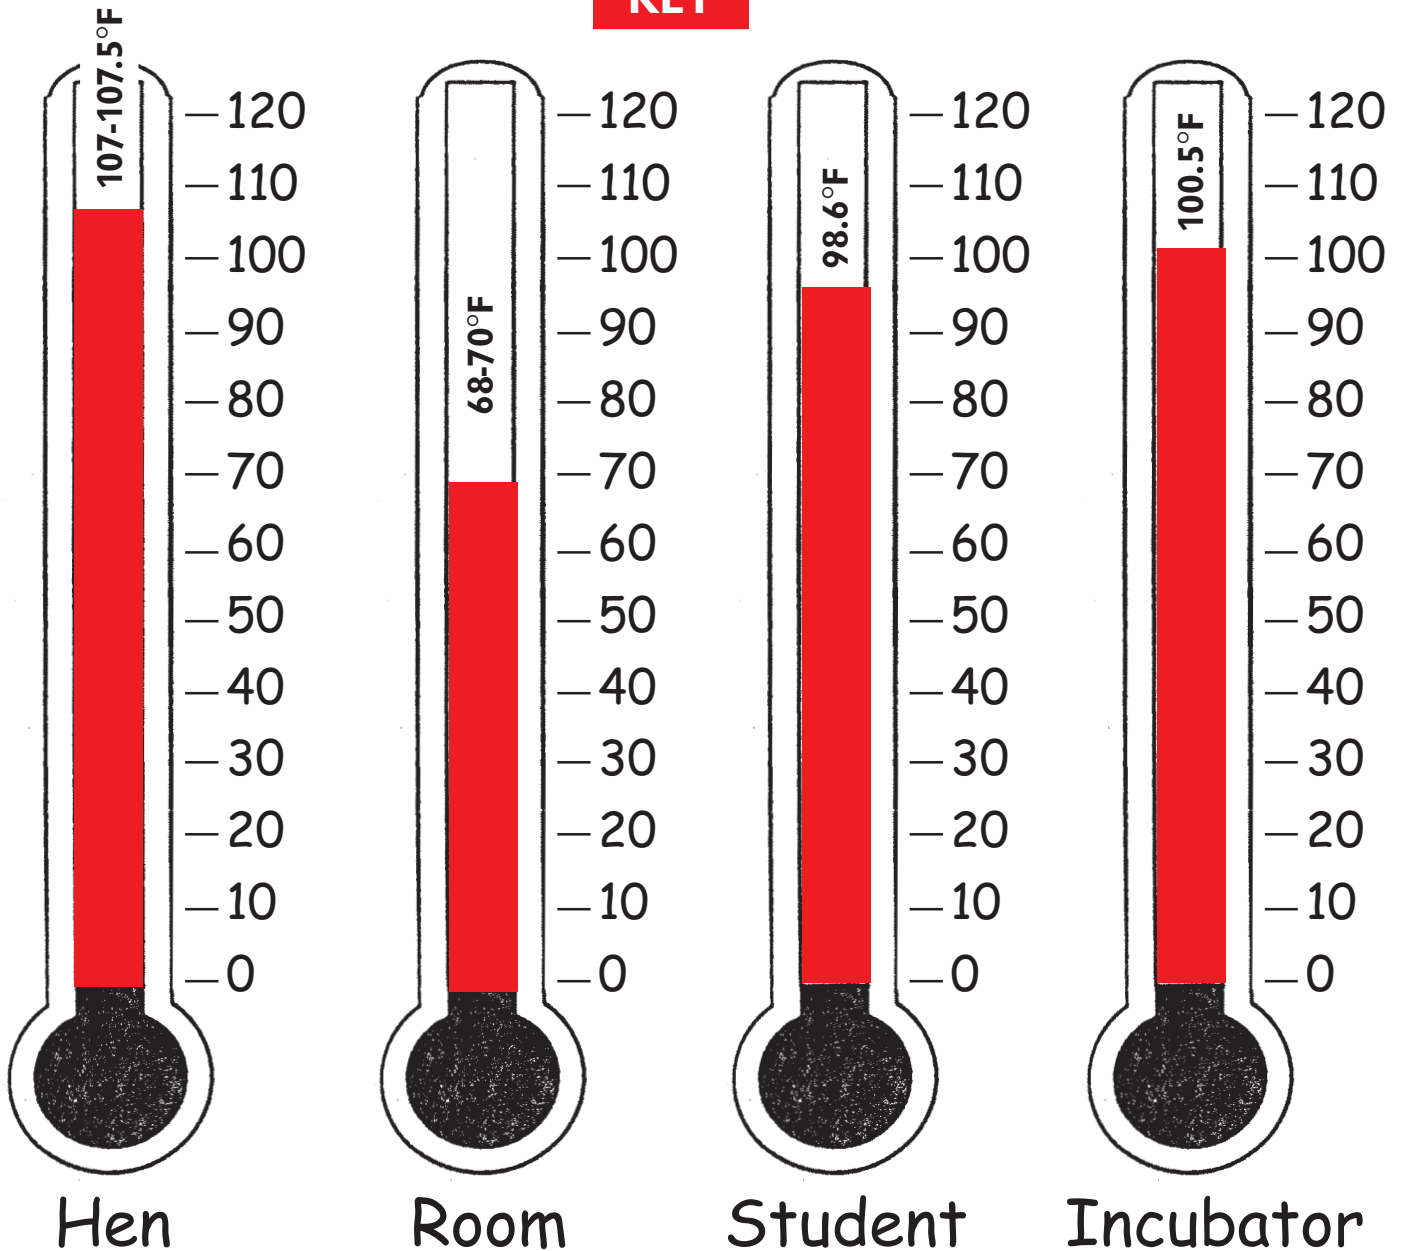

Temperature Comparison Chart

Use your red crayon, marker or pencil to show the normal temperature of a healthy hen or student, the temperature in your classroom, and the correct temperature for the incubator.

- Who or what has the **highest** temperature?
- Who or what has the the **lowest** temperature?

Temperature Comparison Chart

KEY

Use your red crayon, marker or pencil to show the normal temperature of a healthy hen or student, the temperature in your classroom, and the correct temperature for the incubator.

- Who or what has the **highest** temperature? **Hen**
- Who or what has the the **lowest** temperature? **Room**